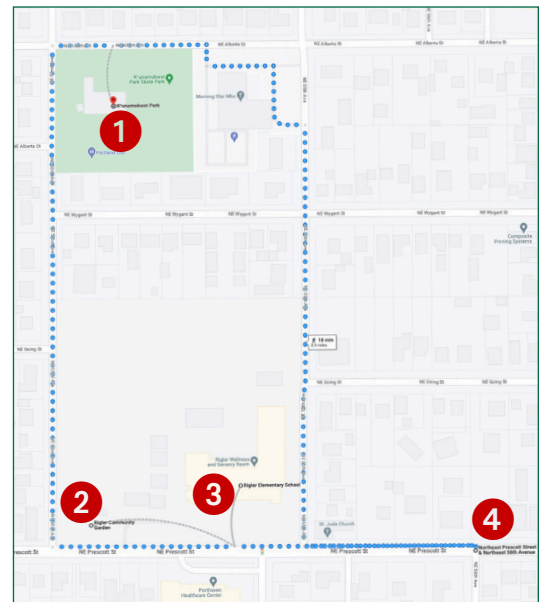

# PRAYER WALK FOR CLIMATE JUSTICE

Saturday, May 20 • 10:00 am

**Join the Care for Creation committees at The Madeleine, St. Charles, Holy Redeemer and St. Andrew parishes for our first Prayer Walk for Climate Justice.**

With this walk, we work to raise awareness of issues impacted by climate change and featured in the documentary *The Letter: A Message for Our Earth* (free screenings available, see below). The walk is composed of four stations with specific emphasis on affected groups. Each station will include an opening prayer, brief description of how the group is impacted, a parable, and a concluding prayer. We will gather afterward at the park to continue the discussions. Feel free to bring a picnic lunch; cookies and drinks provided. Bring the entire family to this rain-or-shine event.

## STATIONS

- 1 Indigenous People** • Khunamokwst Park, 5200 NE Alberta St.
- 2 Nature/Wildlife** • 52nd & Prescott (a community garden and a grove of native trees)
- 3 Youth** • Rigler School, 54th & Prescott (location of a DEQ clean air monitoring device)
- 4 Poor** • 56th & Prescott (site of a new low-income housing unit and home to a percentage of Native Americans)

*Walking is involved; total distance approx. 1 mile. Some streets may be lacking sidewalks.*